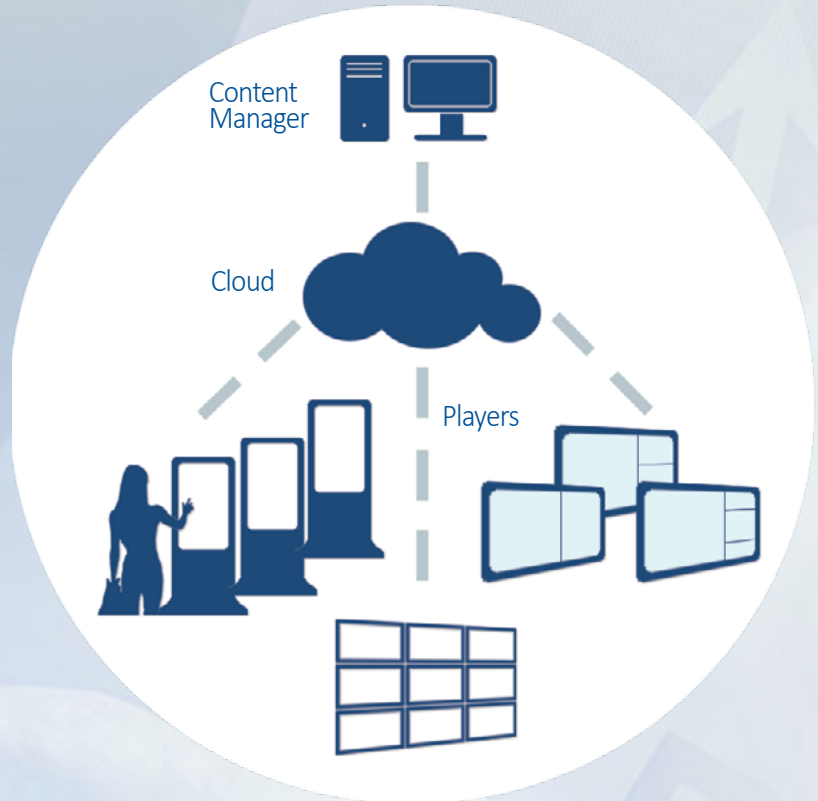

The displayed content for monitors or interactive kiosks can be controlled remotely through a cloud-based portal.

It can be used vertically and horizontally, the LFD monitors are easy to install with simple wall brackets supplied; They are equipped with Wi-Fi, SD card reader, and a simple free software for Digital Signage Cloud control.

## Platform & Management Software

**The LFD monitor or kiosk dedicated to digital signage is managed via an Internet connection or locally programmable.**

Each **LFD Monitor (Player)** comes with SmartMedia SmartSignage, the software for Digital Signage [1 year free] that allows the management of one or more devices, the orientation of the screen to load media files to the schedule management.

Each screen can be divided into several areas of administration, accommodating many file formats.

Within each area, you can schedule the publication of video, images, weather information, date / time, subtitles, a company logo and a link to a preset website.